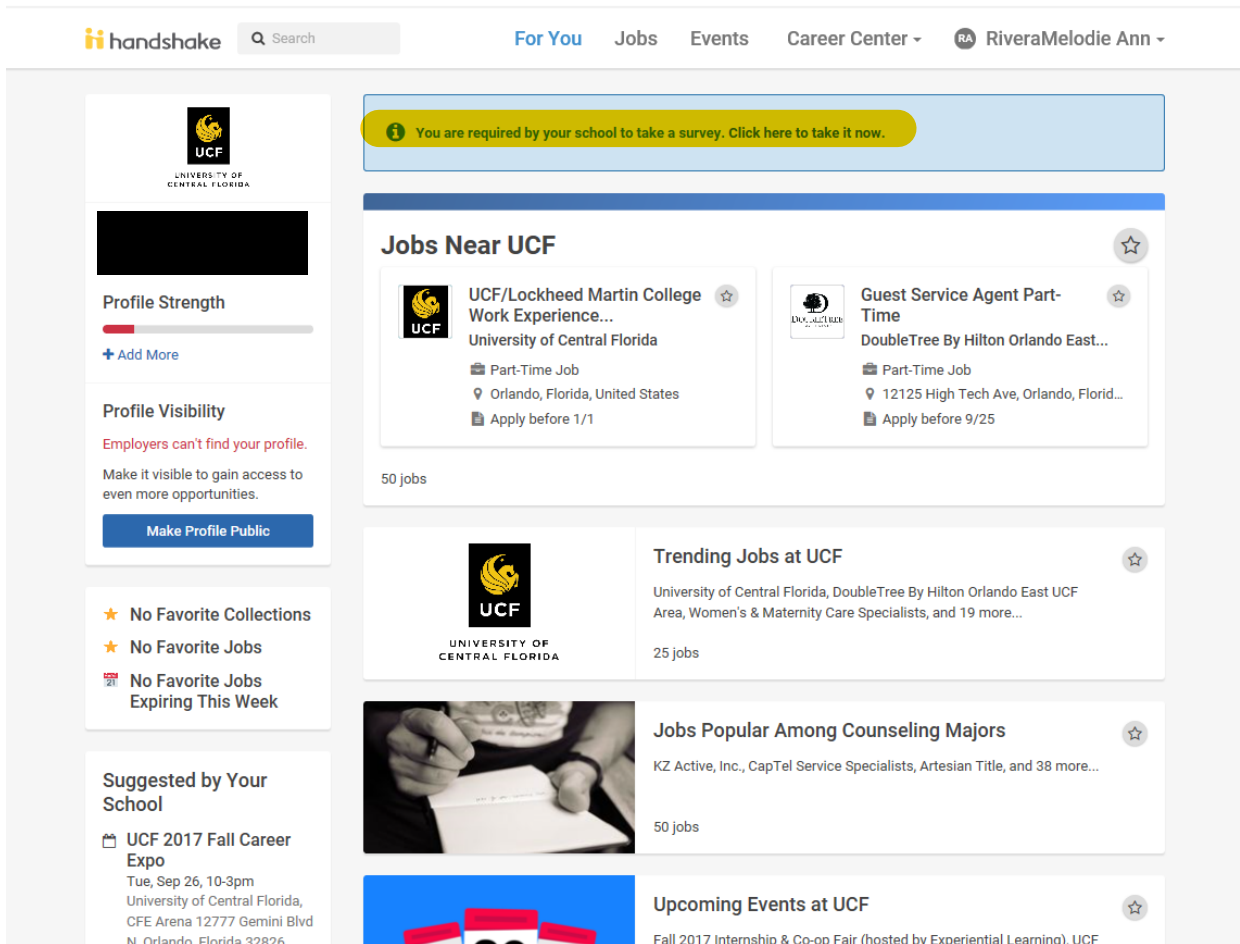

### Which organizations or groups are you in?

Top organizations at UCF

- Christian Fellowship
- Undergraduate Student Government
- Black Student Alliance
- Women in Business
- Gay-Straight Alliance (GSA)
- Psi Chi International Honor Society in Psychology
- National Honors Society
- Latino Student Association (LSA)
- Mock Trial
- Dance Marathon
- Volunteering
- Alpha Phi Omega (APO)
- Red Cross
- Society of Women Engineers
- Relay for Life
- None yet

Next

Launch

- 5) After creating your profile, you will be brought to the home page. As a new Handshake user, you are required to agree to Terms and Conditions in order to access available jobs. At the top of the screen is a blue area that states “You are required by your school to take a survey.” Click on that link in order to complete this requirement.