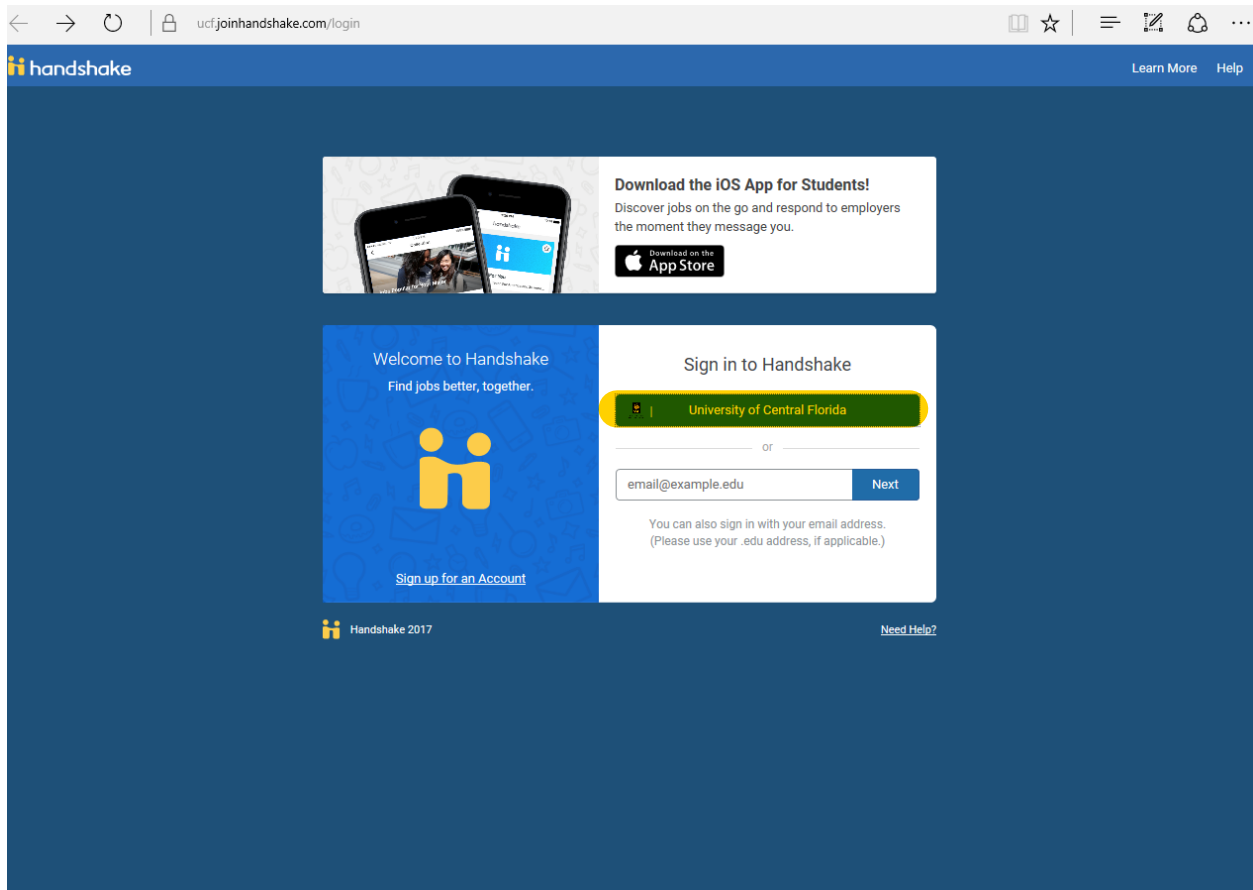

## Signing into Handshake:

- 1) Access Handshake here: <https://ucf.joinhandshake.com/>

- 2) Select the “University of Central Florida” option
- 3) Sign into Handshake using your NID and NID password (same login credentials for myUCF)
- 4) Follow through with creating your profile. The next few screenshots include the list of questions Handshake requests you complete to personalize your Handshake experience.
  - a. On the first “Activate my Account” screen, be sure to leave the “Yes, I want top companies to be able to find and view my profile” option checked. This gives employers access to your profile and this is how they verify your FWS eligibility.

# Welcome, [Redacted]

We've started setting up an account for you:

Studying **Health Sci - Pre-Clinical BS** at **University of Central Florida**

Yes, I want top companies to be able to find and view my profile